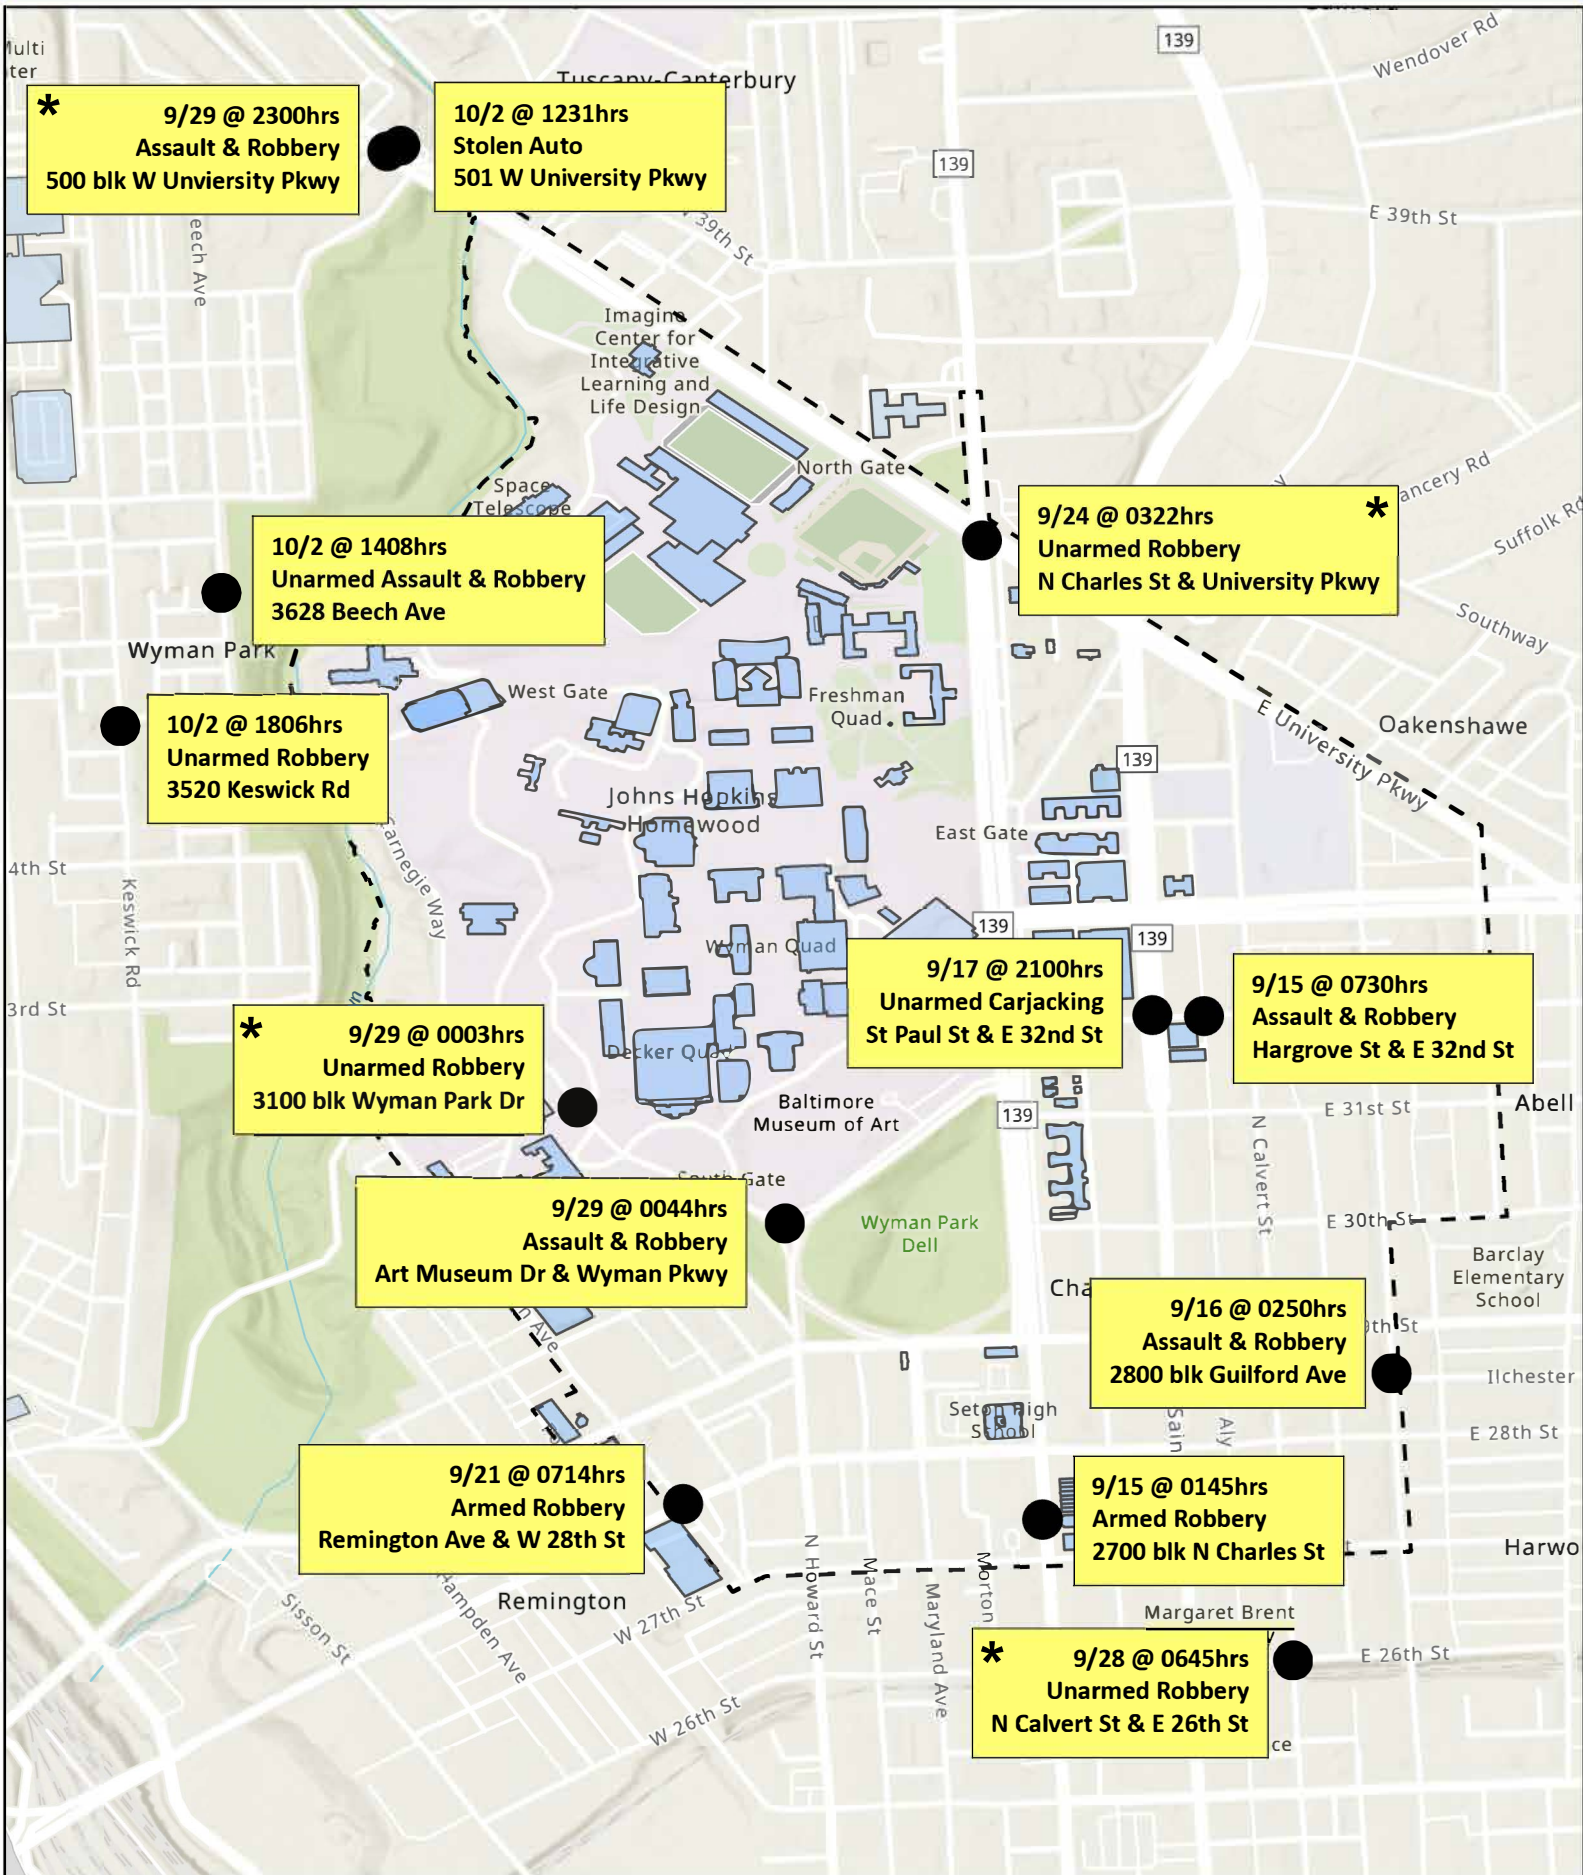

Recent Homewood Robbery Pattern

9/15/24 -10/2/24

*incidents involving JHU affiliates